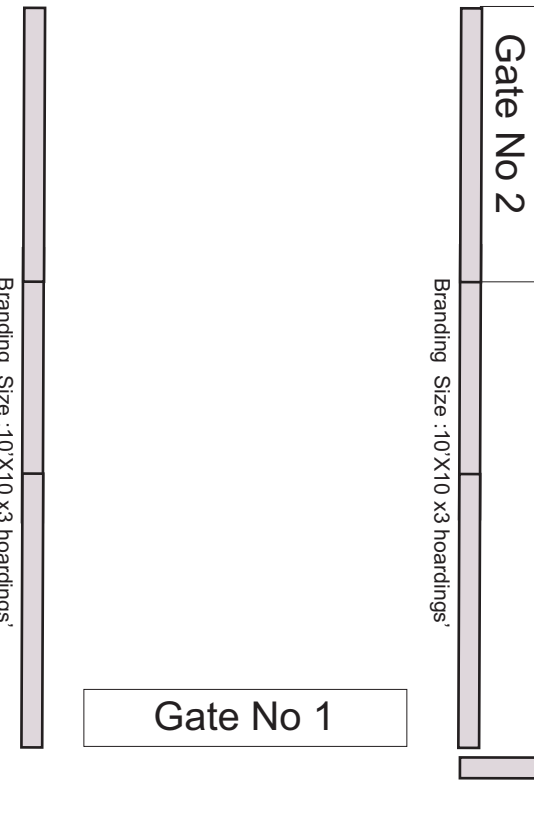

- Rs. 6500/- Per Sq Mtr
Three Side Open ★
- Rs. 6500/- Per Sq Mtr
Two Side Open
- Rs. 6000/- Per Sq Mtr
★ One Side Open
- Rs. 5500/- Per Sq Mtr
One Side Open

★ Only for Sponsors
GST Extra as Applicable

FULLY A / C HALL

TOILETS

Cafeteria
for
Exhibitors

Food Court
for
Visitors

Exhibitors
Office

Registration
Counters

PUNES PHOTO FAIR 2019

11-12-13 OCTOBER 2019