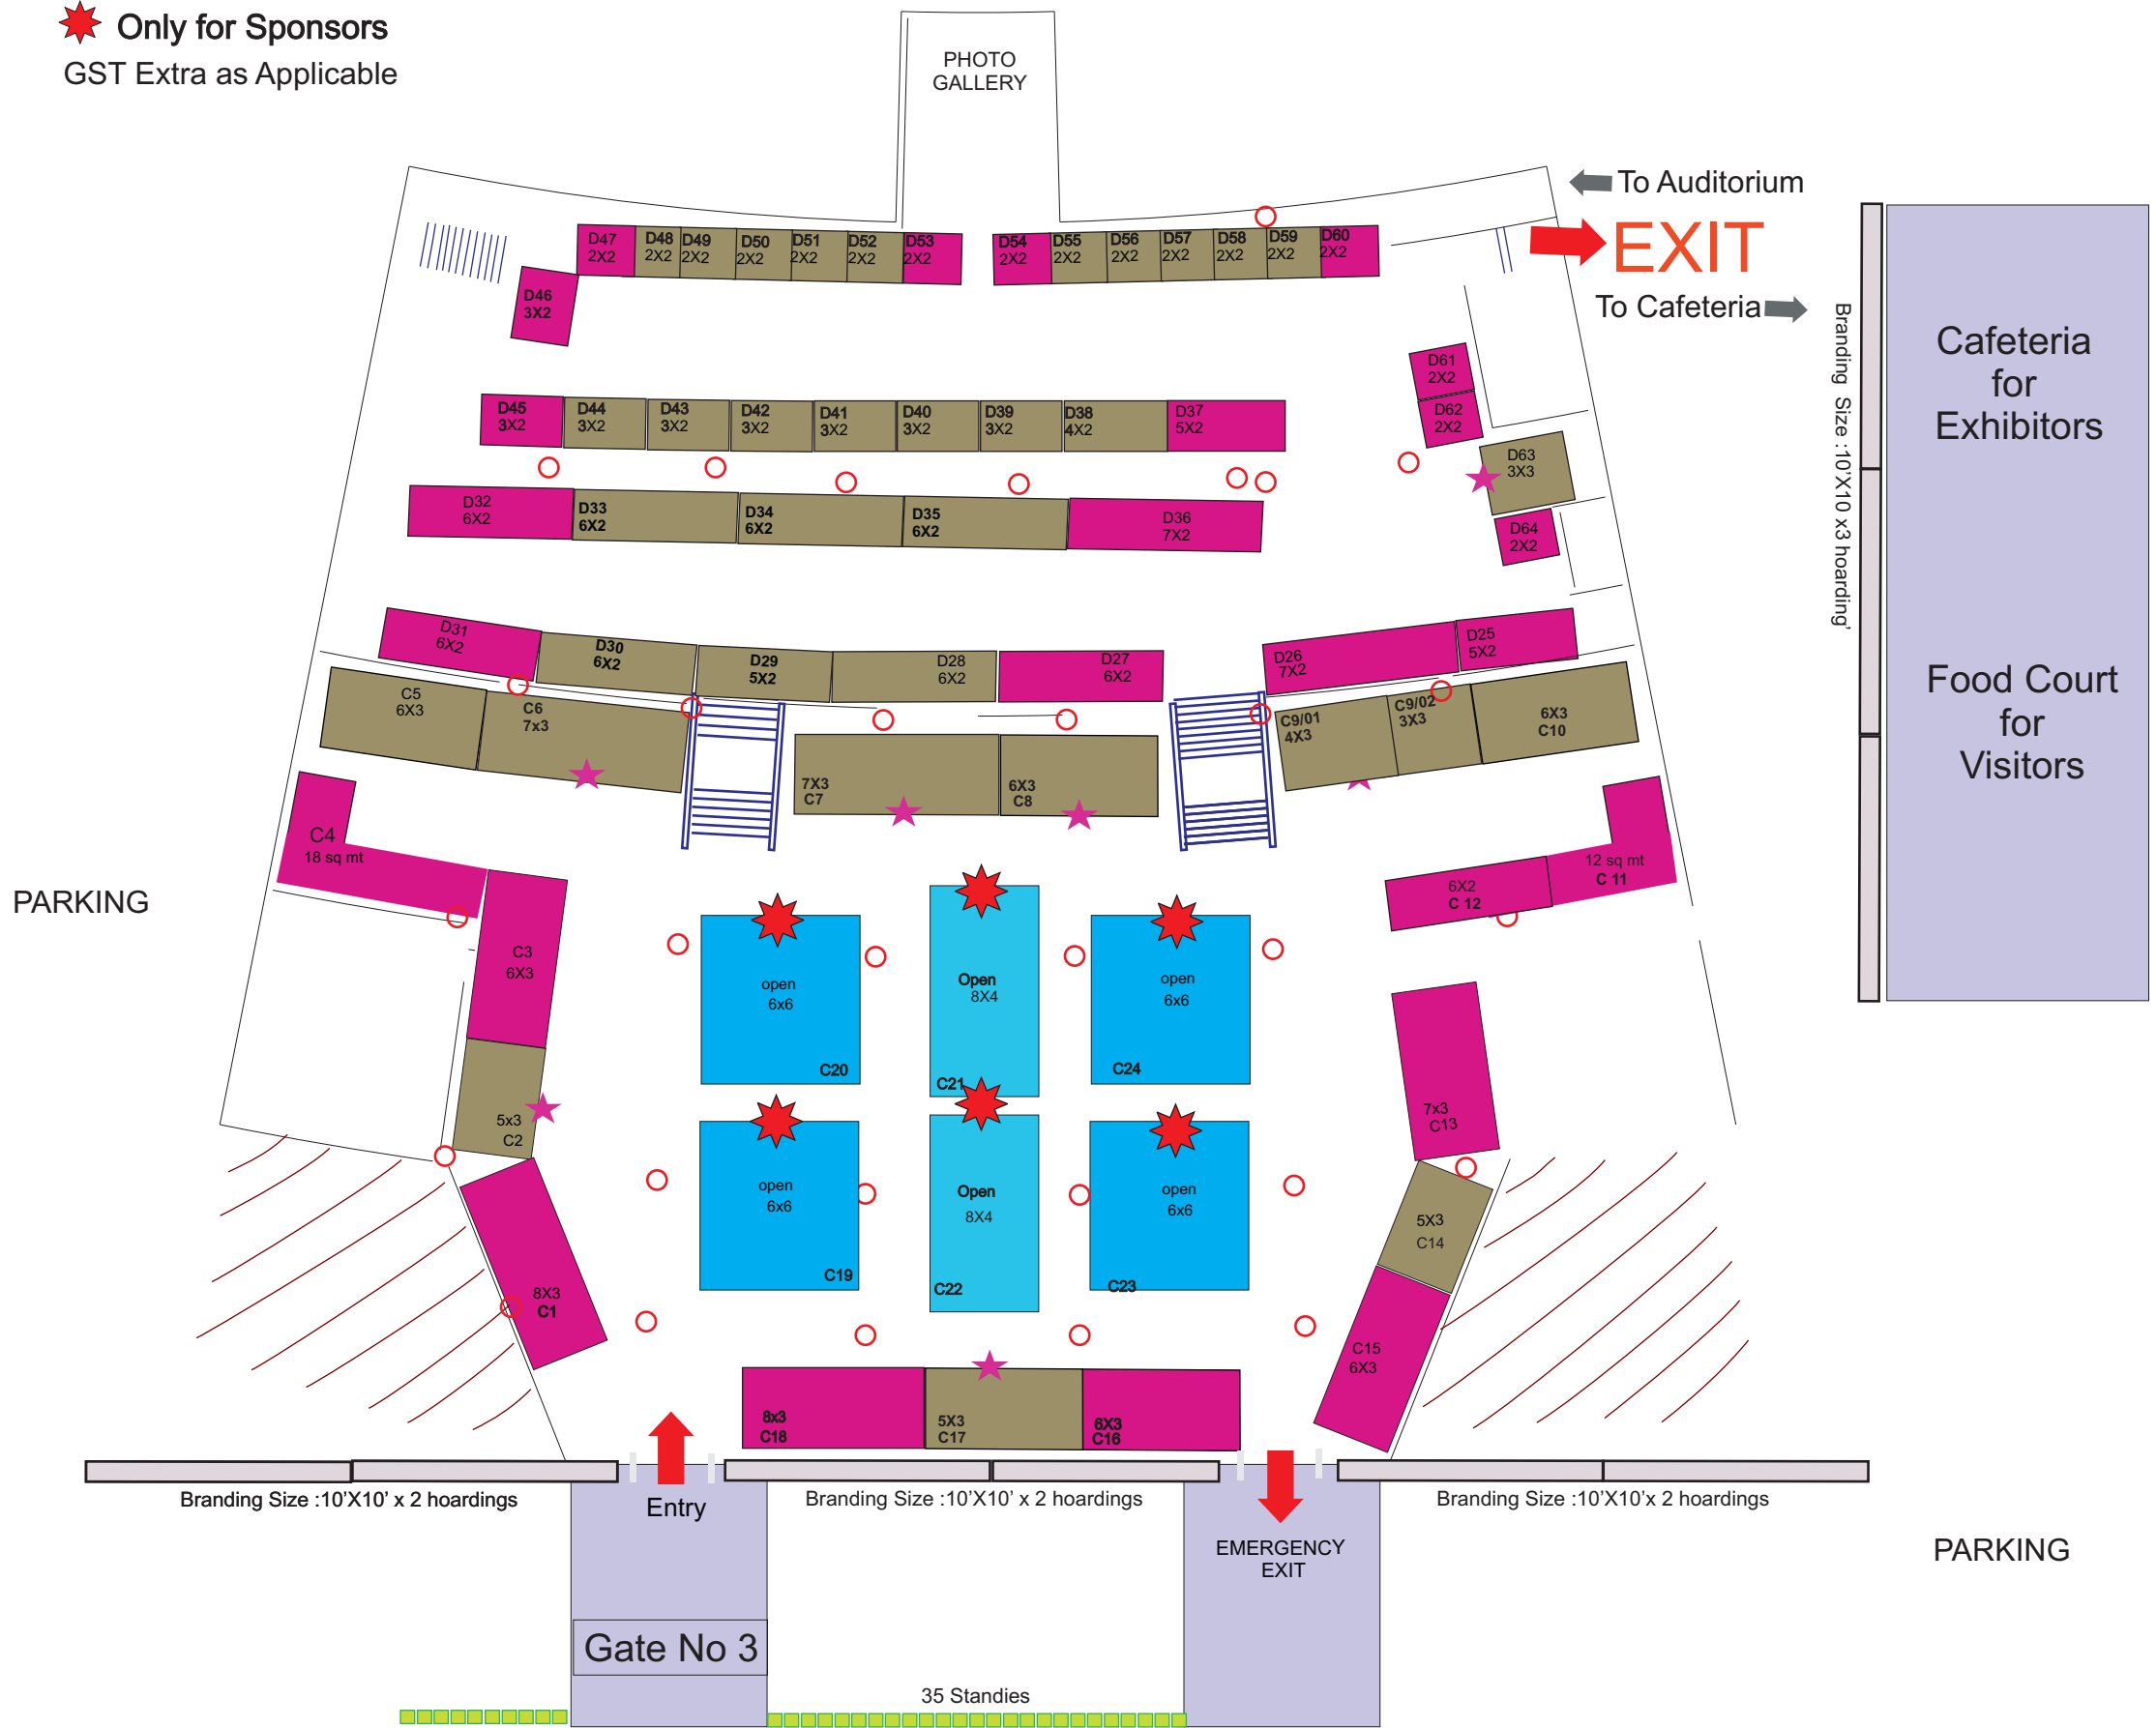

- Rs. 6500/- Per Sq Mtr
Three Side Open ★
- Rs. 6500/- Per Sq Mtr
Two Side Open
- Rs. 6000/- Per Sq Mtr
★ One Side Open
- Rs. 5500/- Per Sq Mtr
One Side Open

★ Only for Sponsors
GST Extra as Applicable

FULLY A / C HALL

TOILETS

Cafeteria
for
Exhibitors

Food Court
for
Visitors

Exhibitors
Office

Registration
Counters

PUNES PHOTO FAIR 2019

11-12-13 OCTOBER 2019

LAYOUT PLAN SHOWING GENERAL
ARRANGEMENT AND LOCATION OF STALLS

+91-87967999 www.punegiftexpo.com ino@punegiftexpo.com

* Please note that the floor plan is just an illustration & Subject to change without prior notice.

PARKING

PARKING

PARKING